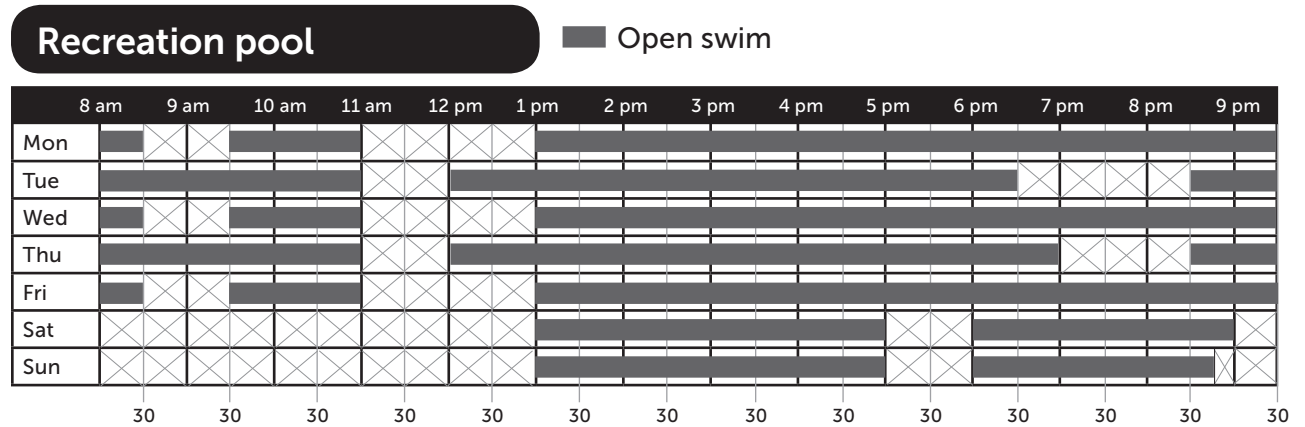

Schedule

Open Swim and Fitness Room

Aquatic and Community Centre

5794 Parkhaven

in effect Spring 2018
April 7 to June 22

On weekends, pool availability is subject to change due to private events. The changes will be posted at the ACC and on CoteSaintLuc.org a week in advance.

Please call 514-485-6806, ext 2200 or consult CoteSaintLuc.org to verify the availability of Open Swim.

N.B. Recreation pool available for rental on Saturdays and Sundays from 5 pm – 6 pm.

This schedule is subject to change.

$ Pool Fees

Free with Fun Card

- Ages 0 to 4: $2
- Ages 5 to 17: $3
- Ages 18 and older: $4
- Ages 60 and older: $3

Adult Lap Swimming in Recreation Pool

- Mon
  2:30 pm – 5:30 pm
- Tue • Thu
  8 am – 11 am
  1 pm – 5 pm
- Wed • Fri
  1 pm – 5:30 pm

Single Sex Swimming Times

- Women **Monday**
  9:45 pm to 10:30 pm
- Men **Tuesday**
  9:45 pm to 10:30 pm

Fitness Room

(Open to Fun Card holders only)

Mon to Thu	6 am – 10:30 pm
Fri	6 am – 9:30 pm
Sat	8 am – 9:30 pm
Sun	8 am – 8:30 pm