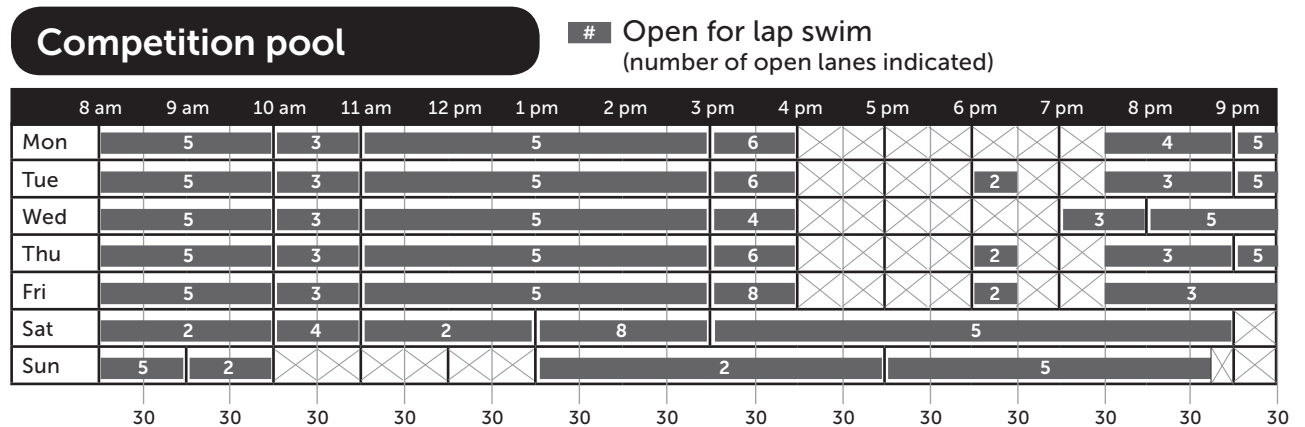

Schedule

Open Swim and Fitness Room

Aquatic and Community Centre

5794 Parkhaven

in effect Spring 2018
April 7 to June 22

On weekends, pool availability is subject to change due to private events. The changes will be posted at the ACC and on CoteSaintLuc.org a week in advance.

Please call 514-485-6806, ext 2200 or consult CoteSaintLuc.org to verify the availability of Open Swim.

N.B. Recreation pool available for rental on Saturdays and Sundays from 5 pm – 6 pm.

This schedule is subject to change.

$ Pool Fees

Free with Fun Card

- Ages 0 to 4: $2
- Ages 5 to 17: $3
- Ages 18 and older: $4
- Ages 60 and older: $3

Adult Lap Swimming in Recreation Pool

- Mon
  2:30 pm – 5:30 pm
- Tue • Thu
  8 am – 11 am
  1 pm – 5 pm
- Wed • Fri
  1 pm – 5:30 pm

Single Sex Swimming Times

- Women **Monday**
  9:45 pm to 10:30 pm
- Men **Tuesday**
  9:45 pm to 10:30 pm

Fitness Room

(Open to Fun Card holders only)

Mon to Thu	6 am – 10:30 pm
Fri	6 am – 9:30 pm
Sat	8 am – 9:30 pm
Sun	8 am – 8:30 pm